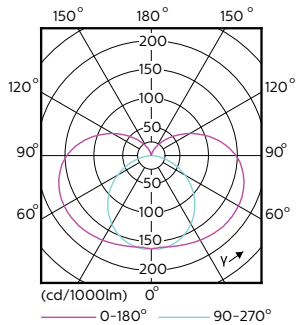

TrueForce LED Public (weg/terrein – SOX)

Fotometrische gegevens

TrueForce LEDHIL SOX 36W B22 740 FR